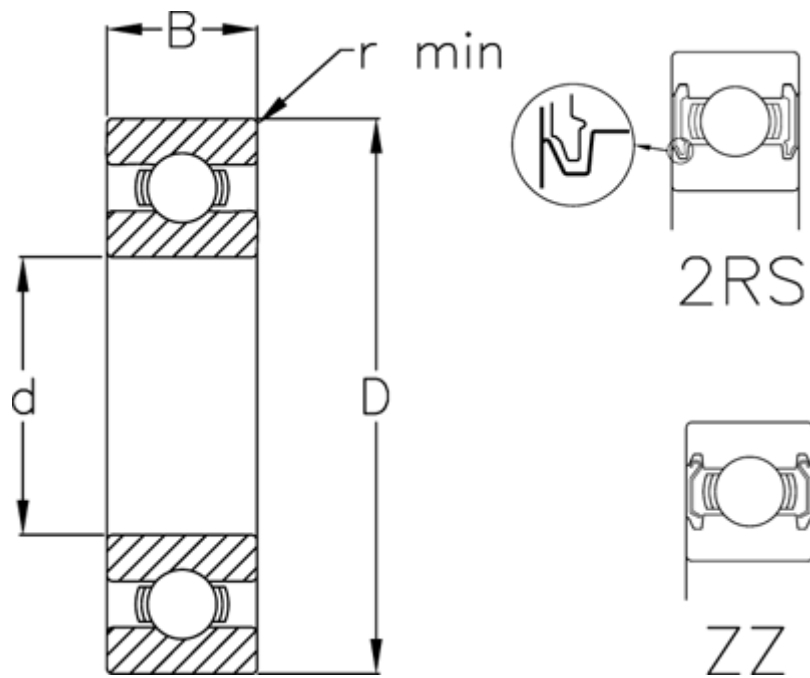

# Data Sheet

Article number: 5480010006079

Description: Single row ball bearing 6900 2RS USDA H1  
d=10 D=22 B=6 stainless/spesz. grease

## Measures

B	= 6	Weight (kg) = 0.009
d	= 10	
D	= 22	
Dynamic load C (kN)	= 2.7	
Max rpm greased	= 30000	
Max rpm oil lubricated	= 36000	
r min	= 0.3	
Static load C0 (kN)	= 1.27	